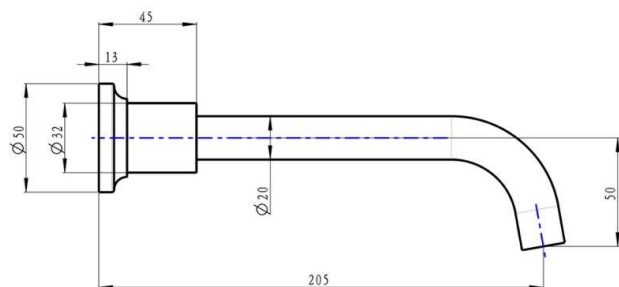

Tre Cross Handle Bath Set

Product Specifications

Code: TRE-65-CRS-GM
Finish: Gunmetal
Barcode: 9339897019279
Spindle/Divertor: 1/4 Turn Ceramic Disc
Primary Material: Low Lead Brass
Special Features: Push to Fit Adapter