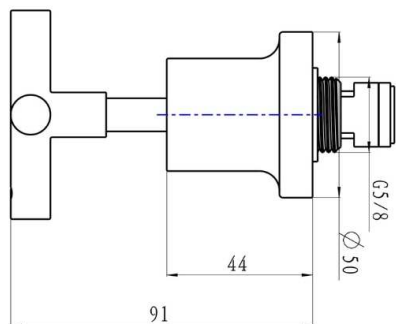

Tre Cross Handle Bath Set

Product Specifications

Code: TRE-65-CRS-GM
Finish: Gunmetal
Barcode: 9339897019279
Spindle/Divertor: 1/4 Turn Ceramic Disc
Primary Material: Low Lead Brass
Special Features: Push to Fit Adapter