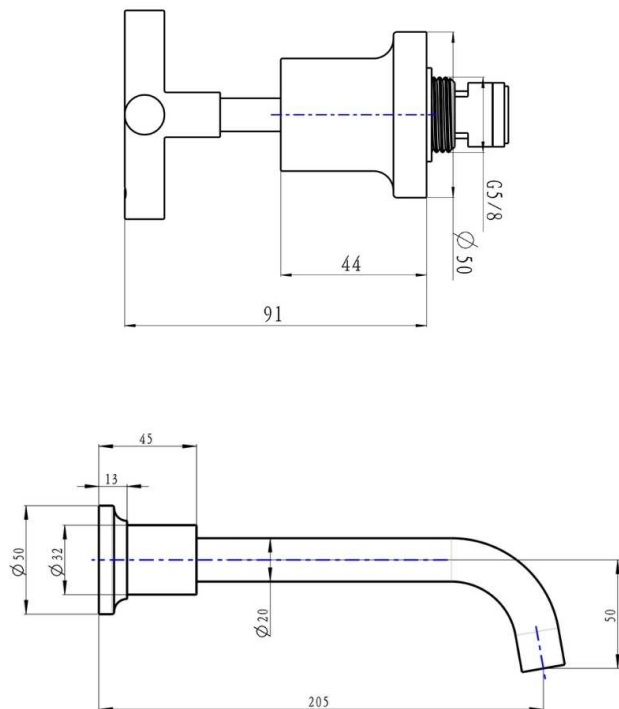

# Tre Cross Handle Bath Set

## Product Specifications

Code:	TRE-65-CRS-MB
Finish:	Matte Black
Barcode:	9339897019248
Spindle/Divertor:	1/4 Turn Ceramic Disc
Primary Material:	Low Lead Brass
Special Features:	Push to Fit Adapter

Experience, *the difference.*