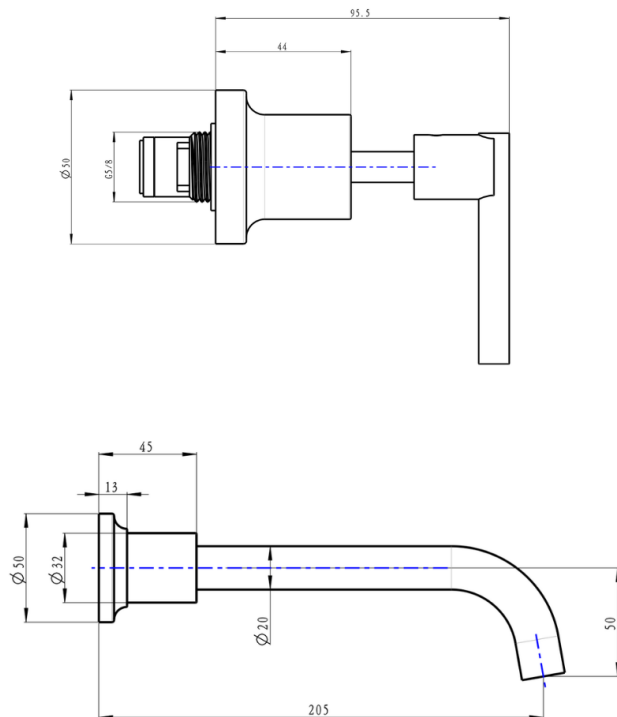

Tre Lever Handle Bath Set

Product Specifications

Code: TRE-65-LEV-BB
Finish: Brushed Brass
Barcode: 9339897019415
Spindle/Divertor: 1/4 Turn Ceramic Disc
Primary Material: Low Lead Brass
Special Features: Push to Fit Adapter

TRE-65-LEV-MB
Matte Black
Electroplate

TRE-65-LEV-GM
Gunmetal
PVD

TRE-65-LEV-CH
Chrome
Electroplate

TRE-65-LEV-BN
Brushed Nickel
PVD

TRE-65-LEV-BB
Brushed Brass
PVD

Lead Free

Experience, *the difference.*

LINSOL.COM.AU