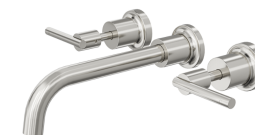

Tre Lever Handle Bath Set

Product Specifications

Code: TRE-65-LEV-BN
Finish: Brushed Nickel
Barcode: 9339897019408
Spindle/Divertor: 1/4 Turn Ceramic Disc
Primary Material: Low Lead Brass
Special Features: Push to Fit Adapter

TRE-65-LEV-MB
Matte Black
Electroplate

TRE-65-LEV-GM
Gunmetal
PVD

TRE-65-LEV-CH
Chrome
Electroplate

TRE-65-LEV-BN
Brushed Nickel
PVD

TRE-65-LEV-BB
Brushed Brass
PVD

Lead Free

Experience, *the difference.*

LINSOL.COM.AU