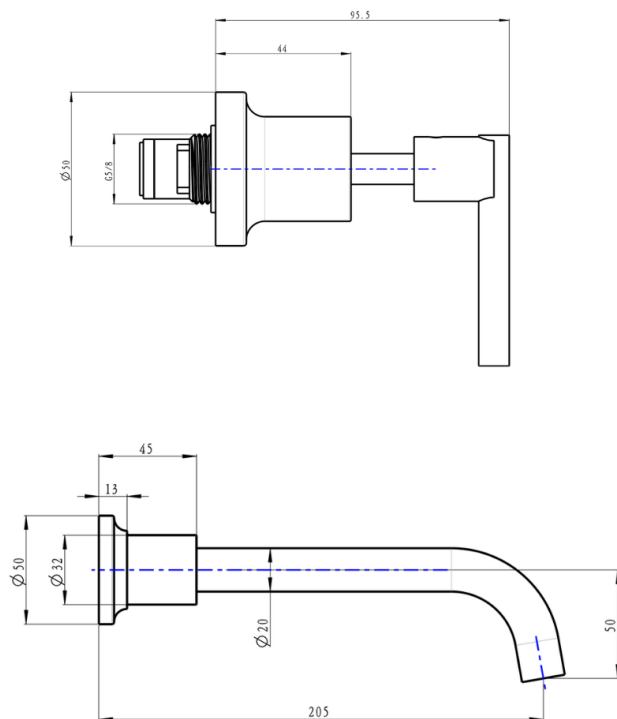

Tre Lever Handle Bath Set

Product Specifications

Code: TRE-65-LEV-BN
Finish: Brushed Nickel
Barcode: 9339897019408
Spindle/Divertor: 1/4 Turn Ceramic Disc
Primary Material: Low Lead Brass
Special Features: Push to Fit Adapter

TRE-65-LEV-MB
Matte Black
Electroplate

TRE-65-LEV-GM
Gunmetal
PVD

TRE-65-LEV-CH
Chrome
Electroplate

TRE-65-LEV-BN
Brushed Nickel
PVD

TRE-65-LEV-BB
Brushed Brass
PVD

Lead Free

Experience, *the difference.*

LINSOL.COM.AU