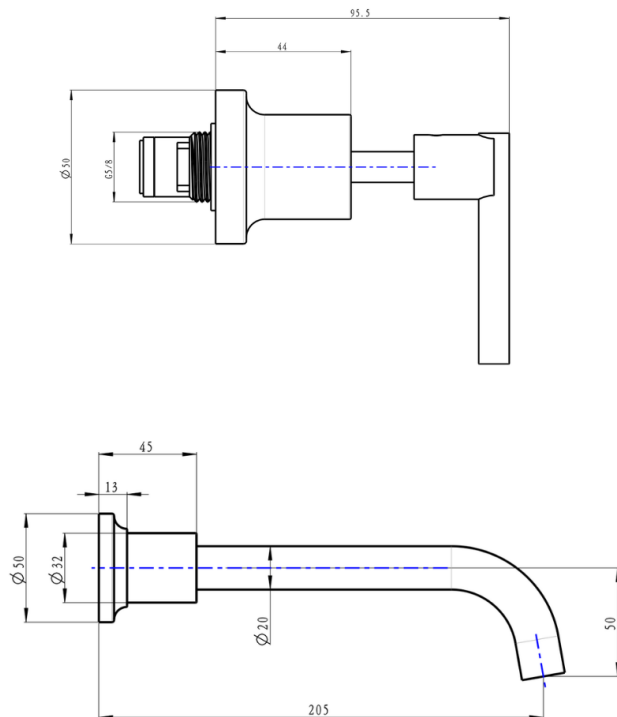

# Tre Lever Handle Bath Set

## Product Specifications

Code: TRE-65-LEV-CH  
Finish: Chrome  
Barcode: 9339897019385  
Spindle/Divertor: 1/4 Turn Ceramic Disc  
Primary Material: Low Lead Brass  
Special Features: Push to Fit Adapter