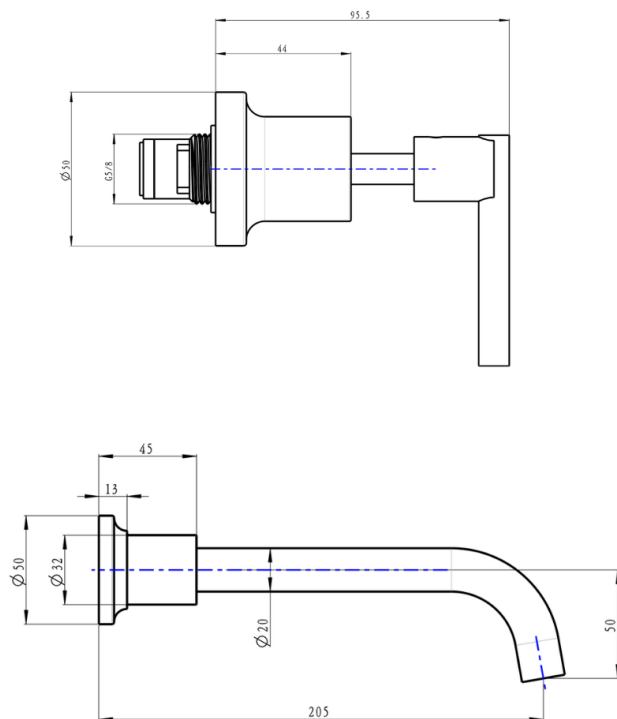

Tre Lever Handle Bath Set

Product Specifications

Code: TRE-65-LEV-GM
Finish: Gunmetal
Barcode: 9339897019422
Spindle/Divertor: 1/4 Turn Ceramic Disc
Primary Material: Low Lead Brass
Special Features: Push to Fit Adapter

TRE-65-LEV-MB
Matte Black
Electroplate

TRE-65-LEV-GM
Gunmetal
PVD

TRE-65-LEV-CH
Chrome
Electroplate

TRE-65-LEV-BN
Brushed Nickel
PVD

TRE-65-LEV-BB
Brushed Brass
PVD

Lead Free

Experience, *the difference.*

LINSOL.COM.AU