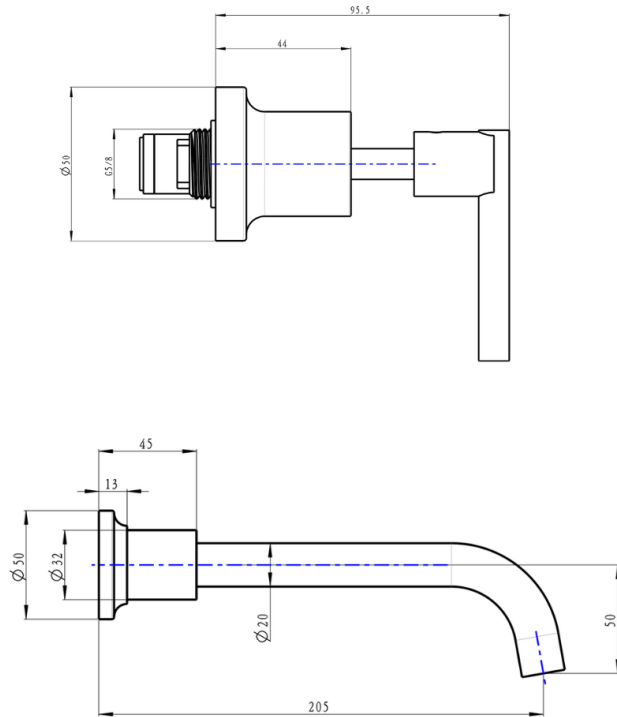

Tre Lever Handle Bath Set

Product Specifications

Code:	TRE-65-LEV-MB
Finish:	Matte Black
Barcode:	9339897019392
Spindle/Divertor:	1/4 Turn Ceramic Disc
Primary Material:	Low Lead Brass
Special Features:	Push to Fit Adapter

TRE-65-LEV-MB
Matte Black
Electroplate

TRE-65-LEV-GM
Gunmetal
PVD

TRE-65-LEV-CH
Chrome
Electroplate

TRE-65-LEV-BN
Brushed Nickel
PVD

TRE-65-LEV-BB
Brushed Brass
PVD

Lead Free

Experience, *the difference.*

LINSOL.COM.AU