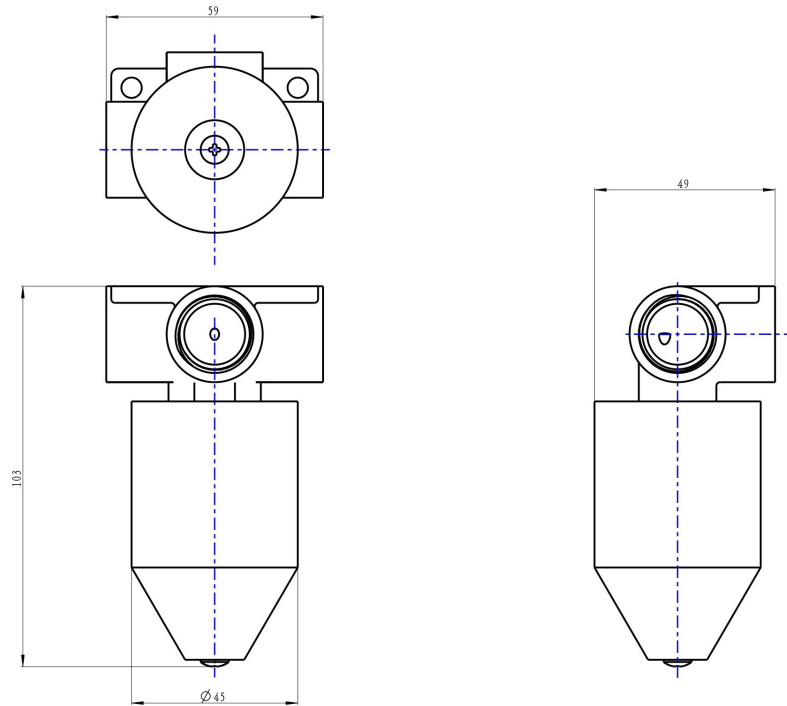

# Universal Multifit Wall Mixer In Wall Body

## Product Specifications

Code:	UNI-100
Barcode:	9339897016094
Cartridge:	Kerox 35mm Cartridge
Primary Material:	Low Lead Brass
Technical Features:	Mounting: In Wall
Special Features:	Spare Parts Available