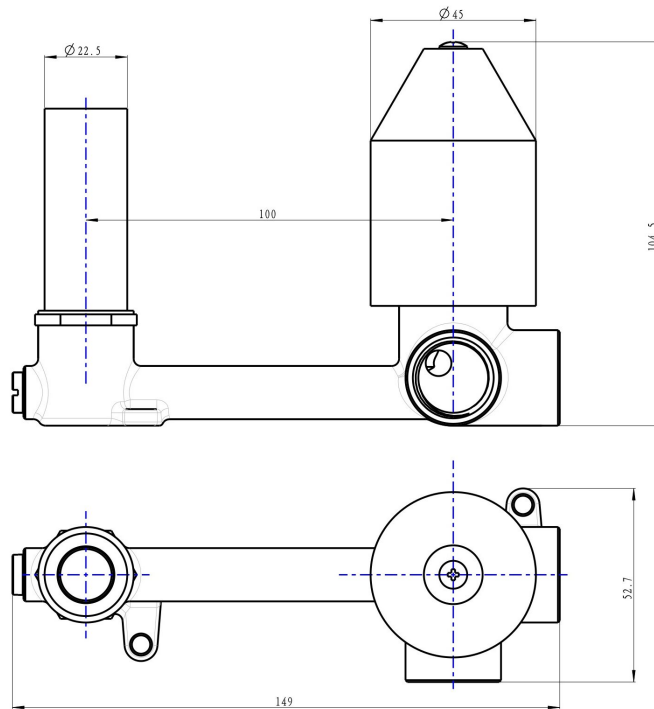

Universal Multifit Wall Mixer and Spout In Wall Body

Product Specifications

Code:	UNI-200
Barcode:	9339897016100
Cartridge:	Kerox 35mm Cartridge
Primary Material:	Low Lead Brass
Technical Features:	Mounting: In Wall
Special Features:	Spare Parts Available