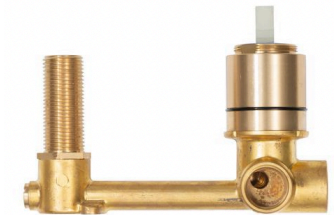

Universal Multifit Wall Mixer and Spout In Wall Body

Product Specifications

Code:	UNI-200
Barcode:	9339897016100
Cartridge:	Kerox 35mm Cartridge
Primary Material:	Low Lead Brass
Technical Features:	Mounting: In Wall
Special Features:	Spare Parts Available