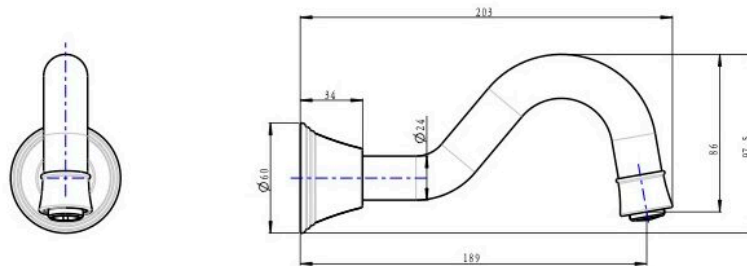

# Vintage Wall Mount Bath Spout

## Product Specifications

**Code:** VIN-25W-CH  
**Finish:** Chrome  
**Barcode:** 9339897017480  
**Primary Material:** Low Lead Brass  
**Special Features:** Push to Fit Adapter

VIN-25W-GM  
Gunmetal  
PVD