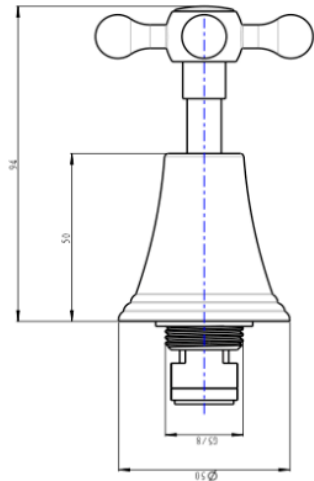

Vintage Cross Handle Bath Set

Product Specifications

Code:	VIN-65-CRS-BB
Finish:	Brushed Brass
Barcode:	9339897017114
Spindle/Divertor:	1/4 Turn Ceramic Disc
Primary Material:	Low Lead Brass
Special Features:	Push to Fit Adapter