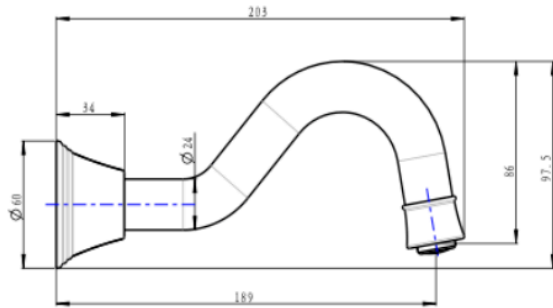

Vintage Cross Handle Bath Set

Product Specifications

Code:	VIN-65-CRS-BB
Finish:	Brushed Brass
Barcode:	9339897017114
Spindle/Divertor:	1/4 Turn Ceramic Disc
Primary Material:	Low Lead Brass
Special Features:	Push to Fit Adapter