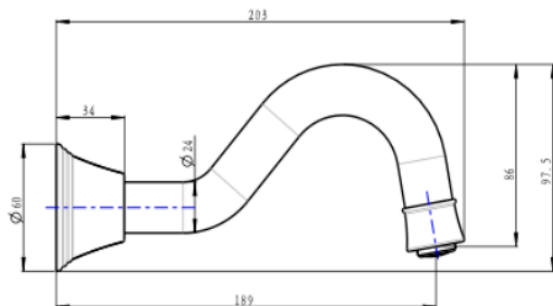

## Product Specifications

**Code:** VIN-65-CRS-BN  
**Finish:** Brushed Nickel  
**Barcode:** 9339897017107  
**Spindle/Divertor:** 1/4 Turn Ceramic Disc  
**Primary Material:** Low Lead Brass  
**Special Features:** Push to Fit Adapter