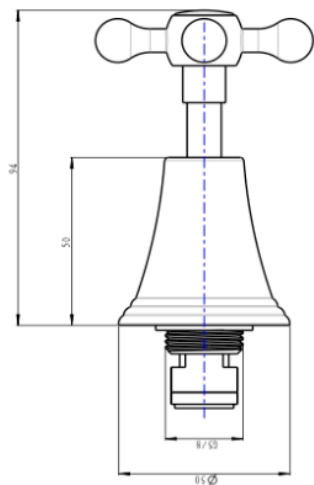

## Product Specifications

**Code:** VIN-65-CRS-BN  
**Finish:** Brushed Nickel  
**Barcode:** 9339897017107  
**Spindle/Divertor:** 1/4 Turn Ceramic Disc  
**Primary Material:** Low Lead Brass  
**Special Features:** Push to Fit Adapter