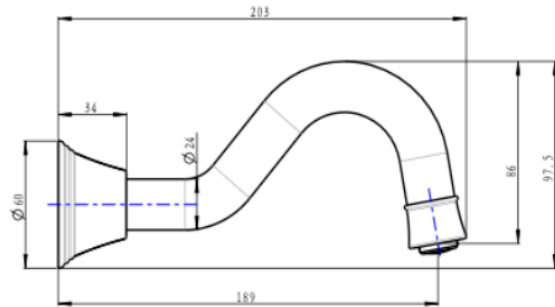

Vintage Cross Handle Bath Set

Product Specifications

Code: VIN-65-CRS-CH
Finish: Chrome
Barcode: 9339897017084
Spindle/Divertor: 1/4 Turn Ceramic Disc
Primary Material: Low Lead Brass
Special Features: Push to Fit Adapter