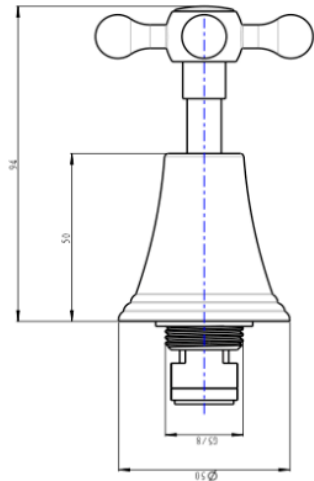

Vintage Cross Handle Bath Set

Product Specifications

Code: VIN-65-CRS-CH
Finish: Chrome
Barcode: 9339897017084
Spindle/Divertor: 1/4 Turn Ceramic Disc
Primary Material: Low Lead Brass
Special Features: Push to Fit Adapter