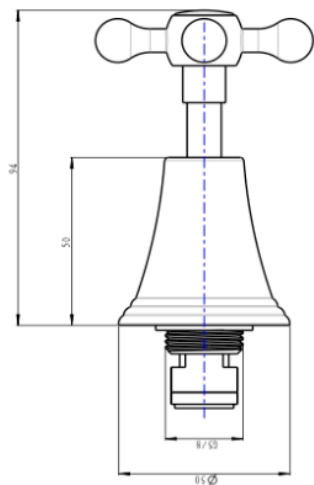

## Product Specifications

**Code:** VIN-65-CRS-GM  
**Finish:** Gunmetal  
**Barcode:** 9339897017121  
**Spindle/Divertor:** 1/4 Turn Ceramic Disc  
**Primary Material:** Low Lead Brass  
**Special Features:** Push to Fit Adapter