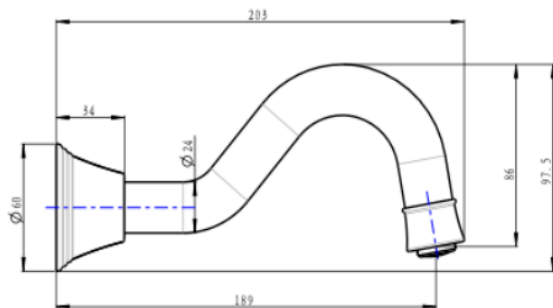

## Product Specifications

**Code:** VIN-65-CRS-GM  
**Finish:** Gunmetal  
**Barcode:** 9339897017121  
**Spindle/Divertor:** 1/4 Turn Ceramic Disc  
**Primary Material:** Low Lead Brass  
**Special Features:** Push to Fit Adapter