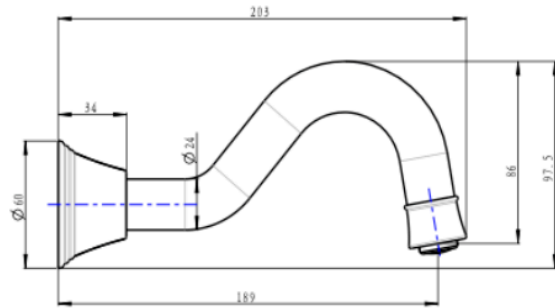

Vintage Cross Handle Bath Set

Product Specifications

Code: VIN-65-CRS-MB
Finish: Matte Black
Barcode: 9339897017091
Spindle/Divertor: 1/4 Turn Ceramic Disc
Primary Material: Low Lead Brass
Special Features: Push to Fit Adapter