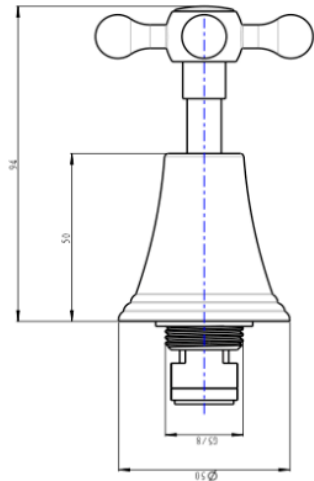

Vintage Cross Handle Bath Set

Product Specifications

Code: VIN-65-CRS-MB
Finish: Matte Black
Barcode: 9339897017091
Spindle/Divertor: 1/4 Turn Ceramic Disc
Primary Material: Low Lead Brass
Special Features: Push to Fit Adapter