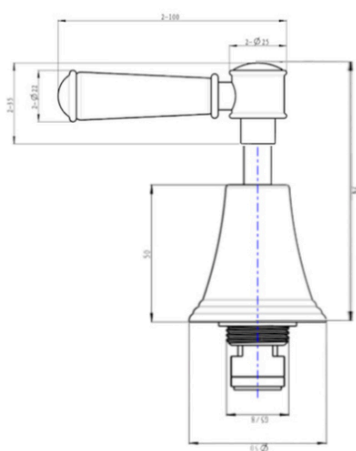

## Product Specifications

|                   |                       |
|-------------------|-----------------------|
| Code:             | VIN-65-LEV-BB         |
| Finish:           | Brushed Brass         |
| Barcode:          | 9339897017312         |
| Spindle/Divertor: | 1/4 Turn Ceramic Disc |
| Primary Material: | Low Lead Brass        |
| Special Features: | Push to Fit Adapter   |