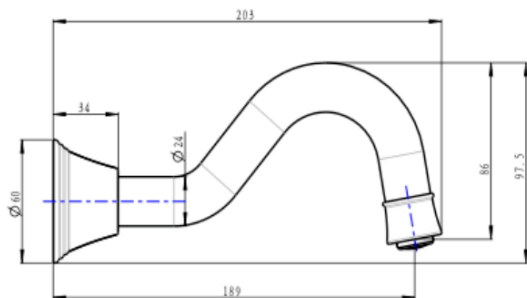

## Product Specifications

|                   |                       |
|-------------------|-----------------------|
| Code:             | VIN-65-LEV-BB         |
| Finish:           | Brushed Brass         |
| Barcode:          | 9339897017312         |
| Spindle/Divertor: | 1/4 Turn Ceramic Disc |
| Primary Material: | Low Lead Brass        |
| Special Features: | Push to Fit Adapter   |