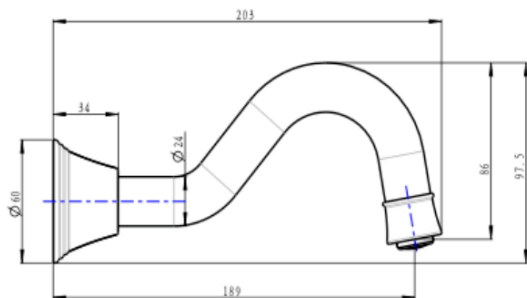

Vintage Lever Handle Bath Set

Product Specifications

Code: VIN-65-LEV-BN
Finish: Brushed Nickel
Barcode: 9339897017305
Spindle/Divertor: 1/4 Turn Ceramic Disc
Primary Material: Low Lead Brass
Special Features: Push to Fit Adapter