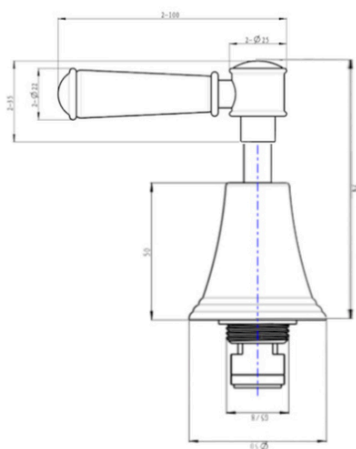

Vintage Lever Handle Bath Set

Product Specifications

Code: VIN-65-LEV-BN
Finish: Brushed Nickel
Barcode: 9339897017305
Spindle/Divertor: 1/4 Turn Ceramic Disc
Primary Material: Low Lead Brass
Special Features: Push to Fit Adapter