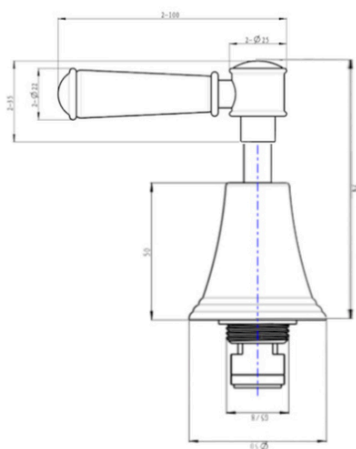

Vintage Lever Handle Bath Set

Product Specifications

Code: VIN-65-LEV-CH
Finish: Chrome
Barcode: 9339897017282
Spindle/Divertor: 1/4 Turn Ceramic Disc
Primary Material: Low Lead Brass
Special Features: Push to Fit Adapter