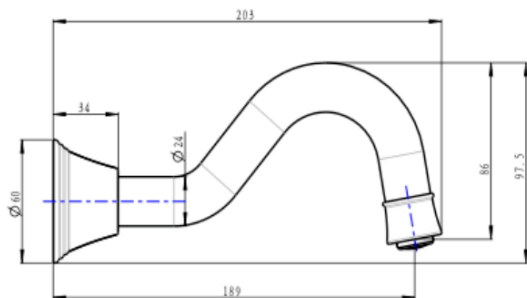

Vintage Lever Handle Bath Set

Product Specifications

Code: VIN-65-LEV-CH
Finish: Chrome
Barcode: 9339897017282
Spindle/Divertor: 1/4 Turn Ceramic Disc
Primary Material: Low Lead Brass
Special Features: Push to Fit Adapter