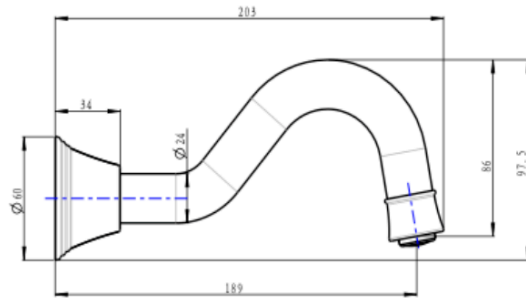

## Product Specifications

Code:	VIN-65-LEV-GM
Finish:	Gunmetal
Barcode:	9339897017329
Spindle/Divertor:	1/4 Turn Ceramic Disc
Primary Material:	Low Lead Brass
Special Features:	Push to Fit Adapter

VIN-65-LEV-CH  
Chrome  
Electroplate