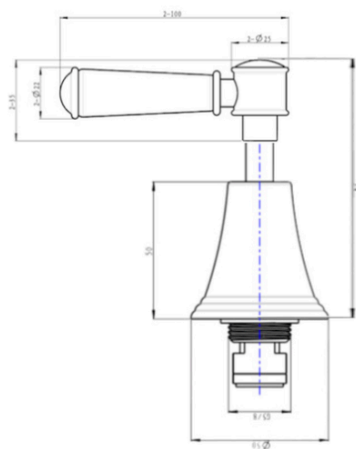

## Product Specifications

Code:	VIN-65-LEV-GM
Finish:	Gunmetal
Barcode:	9339897017329
Spindle/Divertor:	1/4 Turn Ceramic Disc
Primary Material:	Low Lead Brass
Special Features:	Push to Fit Adapter

VIN-65-LEV-CH  
Chrome  
Electroplate