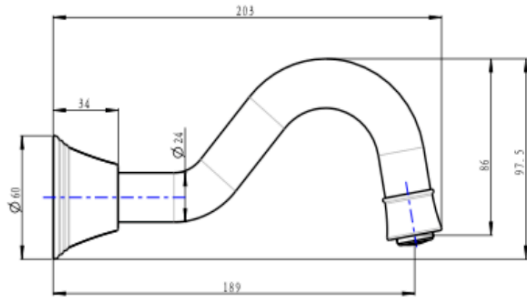

Vintage Lever Handle Bath Set

Product Specifications

Code: VIN-65-LEV-MB
Finish: Matte Black
Barcode: 9339897017299
Spindle/Divertor: 1/4 Turn Ceramic Disc
Primary Material: Low Lead Brass
Special Features: Push to Fit Adapter