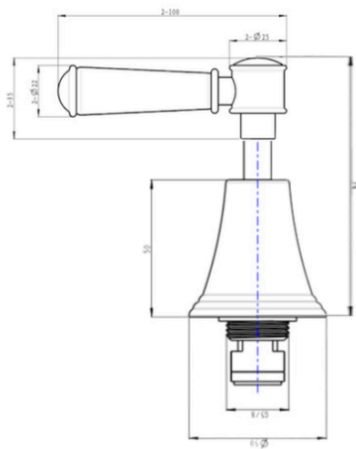

Vintage Lever Handle Bath Set

Product Specifications

Code: VIN-65-LEV-MB
Finish: Matte Black
Barcode: 9339897017299
Spindle/Divertor: 1/4 Turn Ceramic Disc
Primary Material: Low Lead Brass
Special Features: Push to Fit Adapter