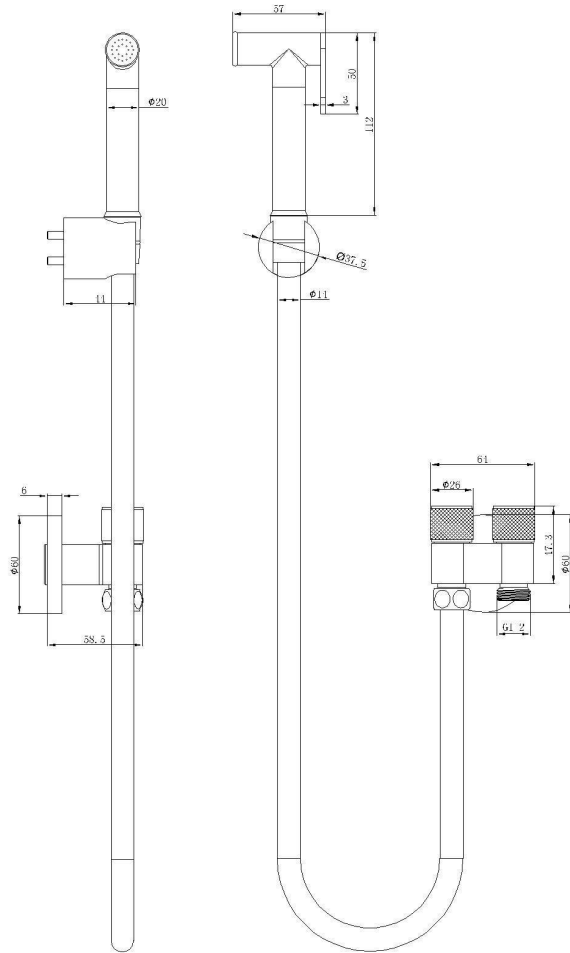

Zarah Bidet/Douche Spray with Dual Controller

Product Specifications

Code:	ZAR-BS-DC-BB
Finish:	Brushed Brass
Barcode:	9339897022705
Primary Material:	304 Stainless Steel
Technical Features:	Non-Return Valve
Special Features:	Spare Parts Available

ZAR-BS-DC-CH
Chrome
Electroplate

ZAR-BS-DC-MB
Matte Black
Electroplate

ZAR-BS-DC-GM
Gunmetal
PVD

ZAR-BS-DC-BN
Brushed Nickel
Raw Brush

ZAR-BS-DC-BB
Brushed Brass
PVD

Experience, *the difference.*

LINSOL.COM.AU