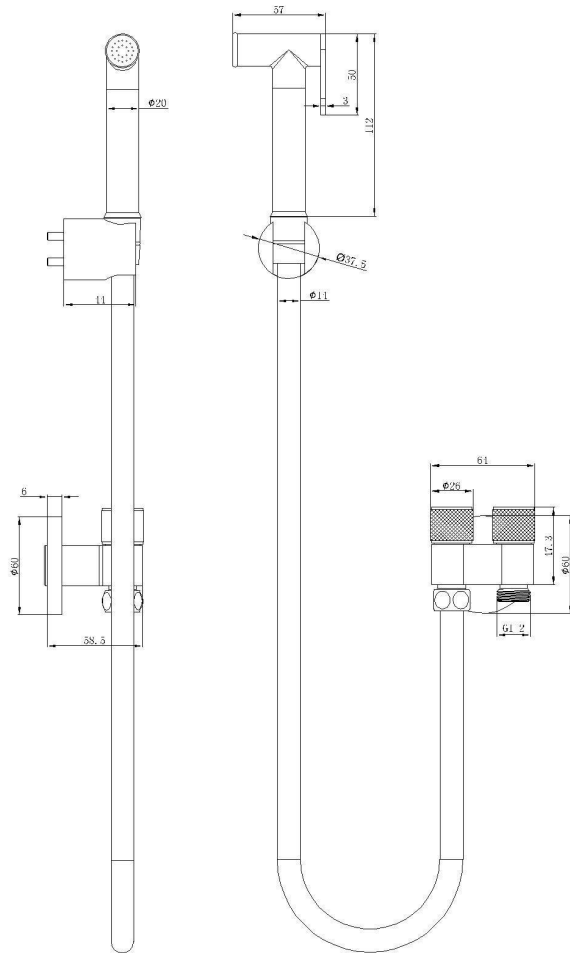

Zarah Bidet/Douche Spray with Dual Controller

Product Specifications

Code:	ZAR-BS-DC-BN
Finish:	Brushed Nickel
Barcode:	9339897022699
Primary Material:	304 Stainless Steel
Technical Features:	Non-Return Valve
Special Features:	Spare Parts Available

ZAR-BS-DC-CH
Chrome
Electroplate

ZAR-BS-DC-MB
Matte Black
Electroplate

ZAR-BS-DC-GM
Gunmetal
PVD

ZAR-BS-DC-BN
Brushed Nickel
Raw Brush

ZAR-BS-DC-BB
Brushed Brass
PVD

Experience, *the difference.*

LINSOL.COM.AU