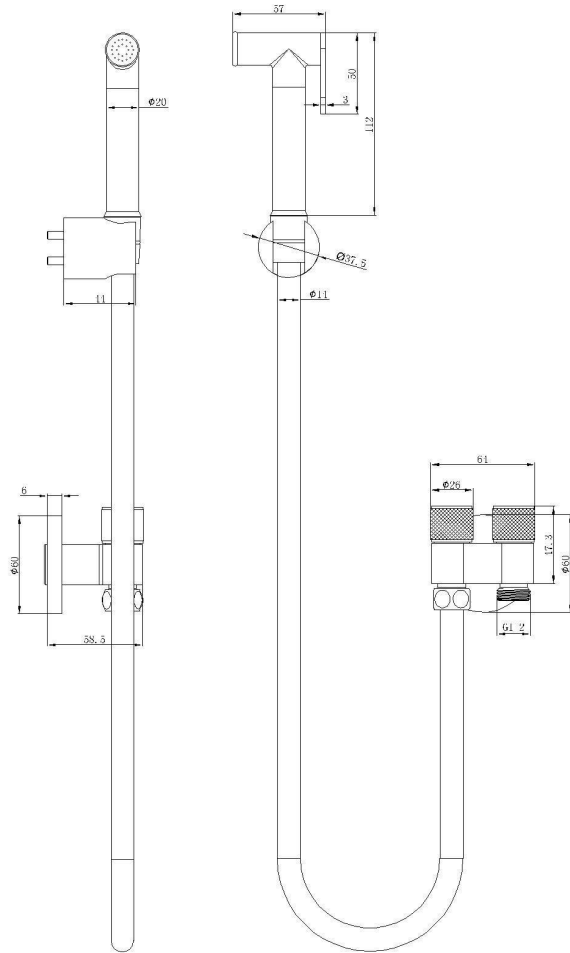

Zarah Bidet/Douche Spray with Dual Controller

Product Specifications

Code:	ZAR-BS-DC-GM
Finish:	Gunmetal
Barcode:	9339897022675
Primary Material:	304 Stainless Steel
Technical Features:	Non-Return Valve
Special Features:	Spare Parts Available

ZAR-BS-DC-CH
Chrome
Electroplate

ZAR-BS-DC-MB
Matte Black
Electroplate

ZAR-BS-DC-GM
Gunmetal
PVD

ZAR-BS-DC-BN
Brushed Nickel
Raw Brush

ZAR-BS-DC-BB
Brushed Brass
PVD

Experience, *the difference.*

LINSOL.COM.AU