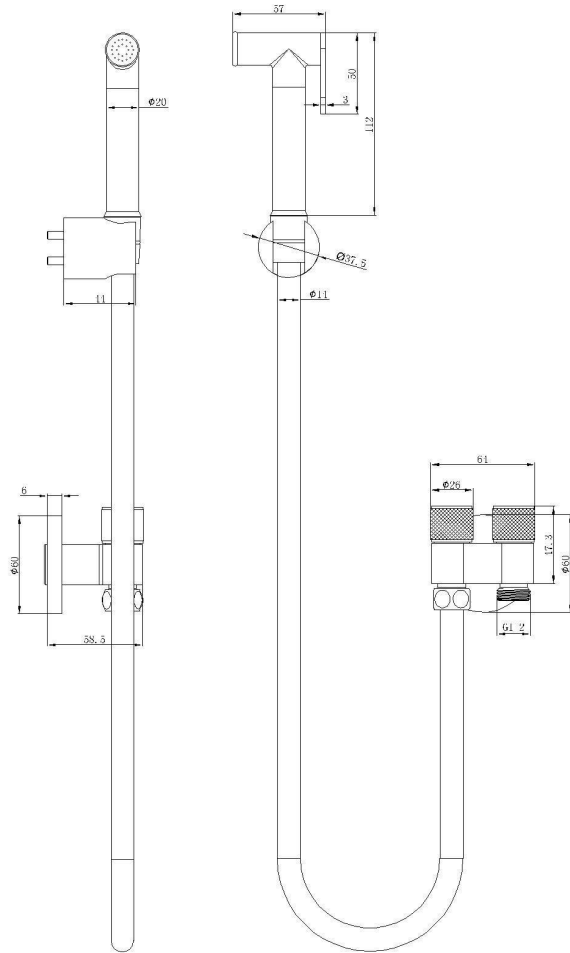

Zarah Bidet/Douche Spray with Dual Controller

Product Specifications

Code:	ZAR-BS-DC-MB
Finish:	Matte Black
Barcode:	9339897022668
Primary Material:	304 Stainless Steel
Technical Features:	Non-Return Valve
Special Features:	Spare Parts Available

ZAR-BS-DC-CH
Chrome
Electroplate

ZAR-BS-DC-MB
Matte Black
Electroplate

ZAR-BS-DC-GM
Gunmetal
PVD

ZAR-BS-DC-BN
Brushed Nickel
Raw Brush

ZAR-BS-DC-BB
Brushed Brass
PVD

Experience, *the difference.*

LINSOL.COM.AU