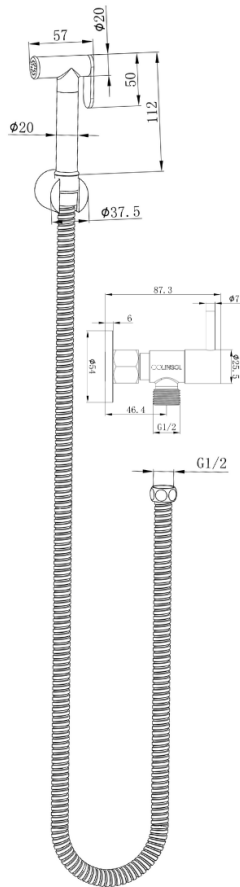

Zarah Bidet/Douche Spray with Single Controller

Product Specifications

Code:	ZAR-BS-SC-BB
Finish:	Brushed Brass
Barcode:	9339897022651
Primary Material:	304 Stainless Steel
Technical Features:	Non-Return Valve
Special Features:	Spare Parts Available

ZAR-BS-SC-CH
Chrome
Electroplate

ZAR-BS-SC-MB
Matte Black
Electroplate

ZAR-BS-SC-GM
Gunmetal
PVD

ZAR-BS-SC-BN
Brushed Nickel
Raw Brush

ZAR-BS-SC-BB
Brushed Brass
PVD

Experience, *the difference.*

LINSOL.COM.AU