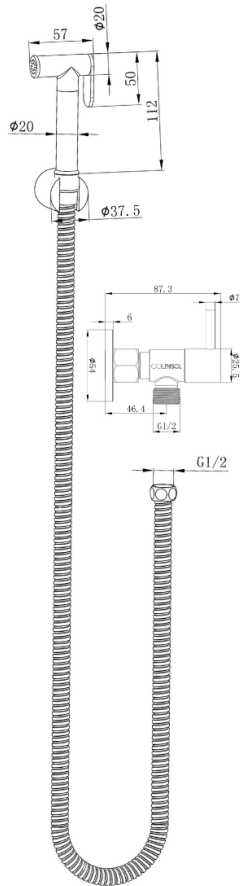

Zarah Bidet/Douche Spray with Single Controller

Product Specifications

| | |
|---------------------|-----------------------|
| Code: | ZAR-BS-SC-BN |
| Finish: | Brushed Nickel |
| Barcode: | 9339897022644 |
| Primary Material: | 304 Stainless Steel |
| Technical Features: | Non-Return Valve |
| Special Features: | Spare Parts Available |

ZAR-BS-SC-CH
Chrome
Electroplate

ZAR-BS-SC-MB
Matte Black
Electroplate

ZAR-BS-SC-GM
Gunmetal
PVD

ZAR-BS-SC-BN
Brushed Nickel
Raw Brush

ZAR-BS-SC-BB
Brushed Brass
PVD

Experience, *the difference.*

LINSOL.COM.AU