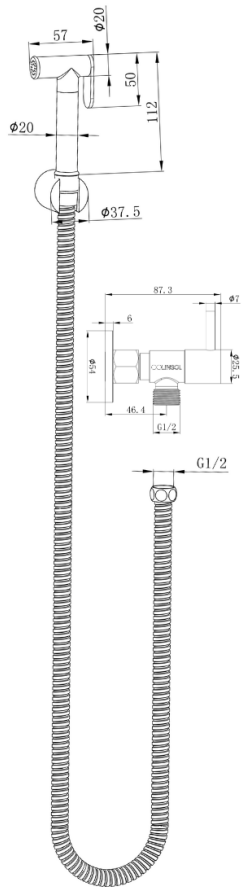

# Zarah Bidet/Douche Spray with Single Controller

## Product Specifications

Code:	ZAR-BS-SC-CH
Finish:	Chrome
Barcode:	9339897022637
Primary Material:	304 Stainless Steel
Technical Features:	Non-Return Valve
Special Features:	Spare Parts Available

ZAR-BS-SC-CH  
Chrome  
Electroplate

ZAR-BS-SC-MB  
Matte Black  
Electroplate

ZAR-BS-SC-GM  
Gunmetal  
PVD

ZAR-BS-SC-BN  
Brushed Nickel  
Raw Brush

ZAR-BS-SC-BB  
Brushed Brass  
PVD

Experience, *the difference.*

LINSOL.COM.AU

☎ 1300 546 765