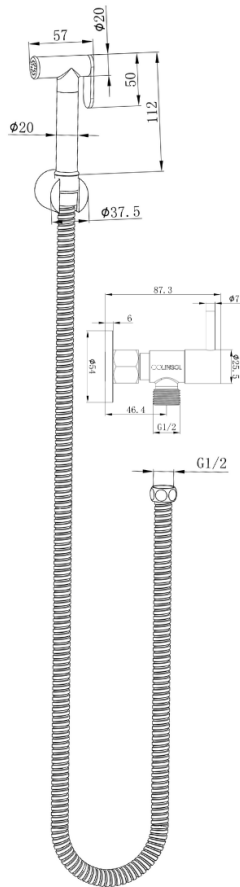

# Zarah Bidet/Douche Spray with Single Controller

## Product Specifications

Code:	ZAR-BS-SC-GM
Finish:	Gunmetal
Barcode:	9339897022620
Primary Material:	304 Stainless Steel
Technical Features:	Non-Return Valve
Special Features:	Spare Parts Available

ZAR-BS-SC-CH  
Chrome  
Electroplate

ZAR-BS-SC-MB  
Matte Black  
Electroplate

ZAR-BS-SC-GM  
Gunmetal  
PVD

ZAR-BS-SC-BN  
Brushed Nickel  
Raw Brush

ZAR-BS-SC-BB  
Brushed Brass  
PVD

Experience, *the difference.*

LINSOL.COM.AU

☎ 1300 546 765