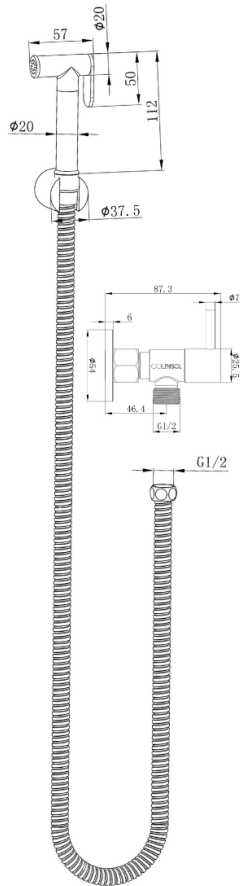

# Zarah Bidet/Douche Spray with Single Controller

## Product Specifications

Code:	ZAR-BS-SC-MB
Finish:	Matte Black
Barcode:	9339897022613
Primary Material:	304 Stainless Steel
Technical Features:	Non-Return Valve
Special Features:	Spare Parts Available

ZAR-BS-SC-CH  
Chrome  
Electroplate

ZAR-BS-SC-MB  
Matte Black  
Electroplate

ZAR-BS-SC-GM  
Gunmetal  
PVD

ZAR-BS-SC-BN  
Brushed Nickel  
Raw Brush

ZAR-BS-SC-BB  
Brushed Brass  
PVD

Experience, *the difference.*