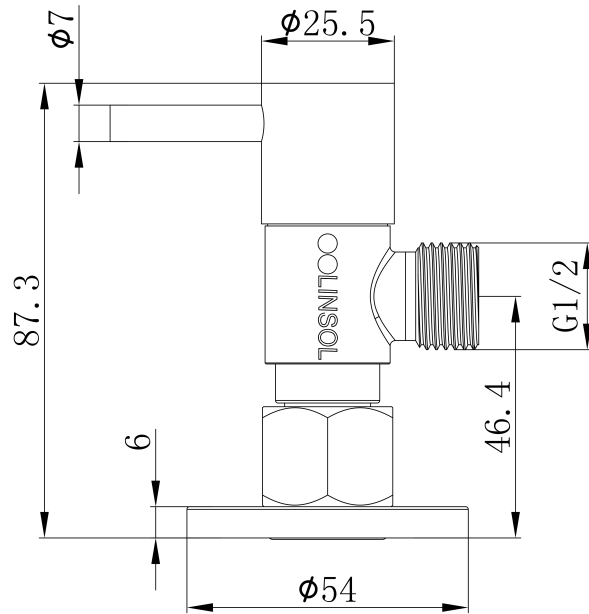

# Zarah Easy Turn Cistern Tap

## Product Specifications

Code:	ZAR-ETCT-BB
Finish:	Brushed Brass
Barcode:	9339897021654
Spindle/Divertor:	1/4 Turn Ceramic Disc
Primary Material:	DZR Brass
Technical Features:	Non-Return Valve Loose Nut Fitting