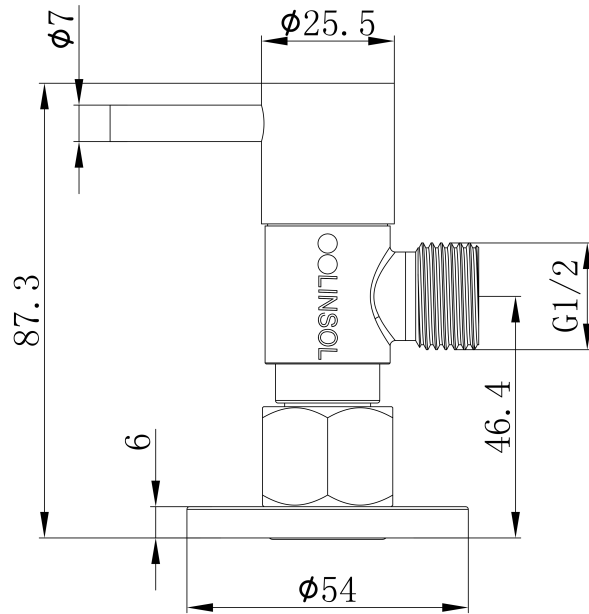

# Zarah Easy Turn Cistern Tap

## Product Specifications

Code:	ZAR-ETCT-BN
Finish:	Brushed Nickel
Barcode:	9339897021661
Spindle/Divertor:	1/4 Turn Ceramic Disc
Primary Material:	DZR Brass
Technical Features:	Non-Return Valve Loose Nut Fitting