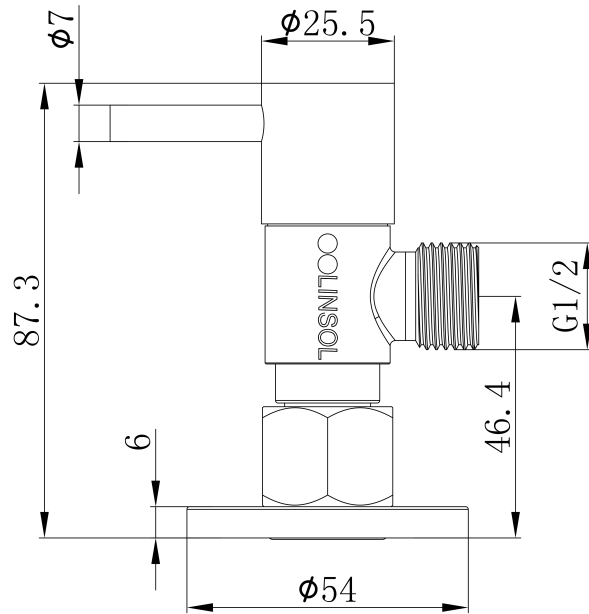

Zarah Easy Turn Cistern Tap

Product Specifications

Code:	ZAR-ETCT-GM
Finish:	Gunmetal
Barcode:	9339897021678
Spindle/Divertor:	1/4 Turn Ceramic Disc
Primary Material:	DZR Brass
Technical Features:	Non-Return Valve Loose Nut Fitting

ZAR-ETCT-MB
Matte Black
Electroplate

ZAR-ETCT-GM
Gunmetal
PVD

ZAR-ETCT-CH
Chrome
Electroplate

ZAR-ETCT-BN
Brushed Nickel
Raw Brush

ZAR-ETCT-BB
Brushed Brass
PVD

Experience, *the difference.*

LINSOL.COM.AU

☎ 1300 546 765