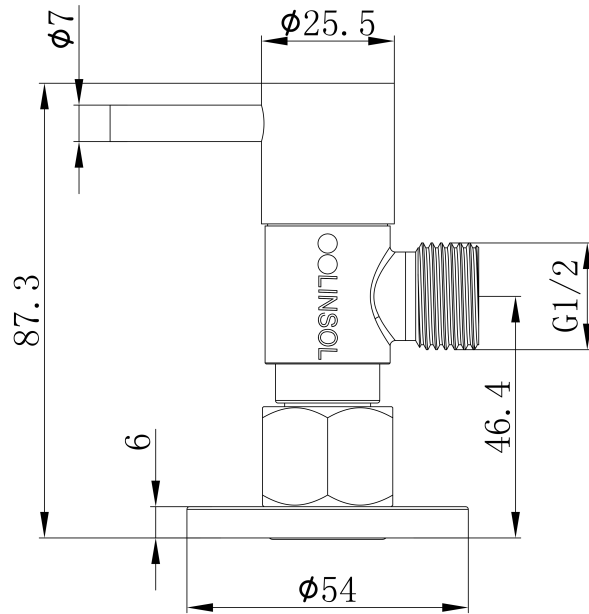

Zarah Easy Turn Cistern Tap

Product Specifications

Code:	ZAR-ETCT-MB
Finish:	Matte Black
Barcode:	9339897021685
Spindle/Divertor:	1/4 Turn Ceramic Disc
Primary Material:	DZR Brass
Technical Features:	Non-Return Valve Loose Nut Fitting

ZAR-ETCT-MB
Matte Black
Electroplate

ZAR-ETCT-GM
Gunmetal
PVD

ZAR-ETCT-CH
Chrome
Electroplate

ZAR-ETCT-BN
Brushed Nickel
Raw Brush

ZAR-ETCT-BB
Brushed Brass
PVD

Experience, *the difference.*

LINSOL.COM.AU

☎ 1300 546 765