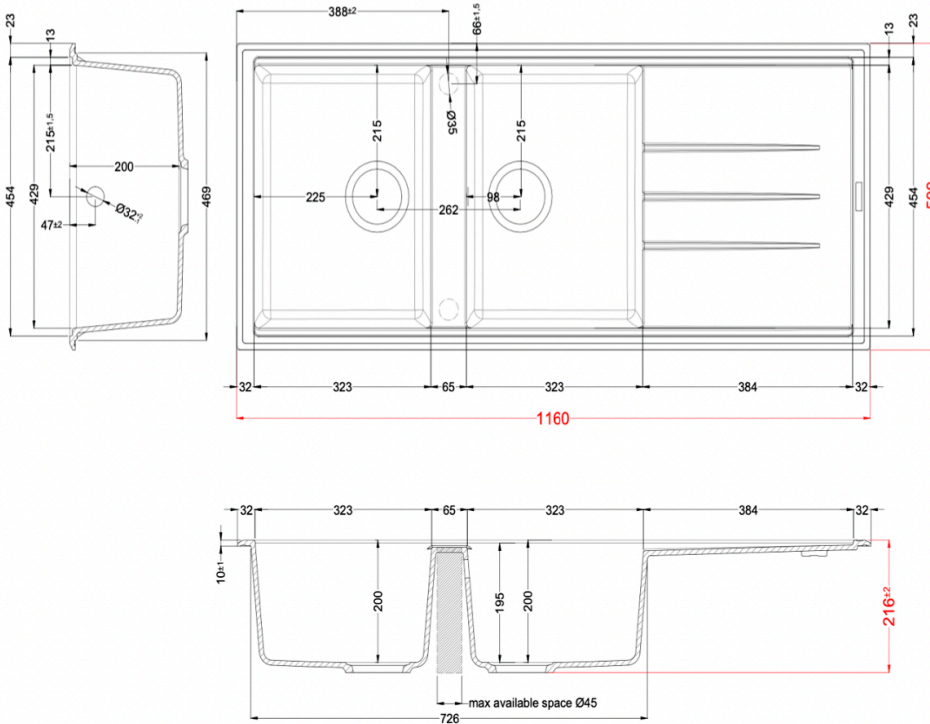

## Product Specifications

Code: ZEN-1160-DBT

Finish: Matte Black

Experience, *the difference.*

LINSOL.COM.AU

☎ 1300 546 765

✉ info@linsol.com.au

✉ PO Box 88, Coniston NSW 2500