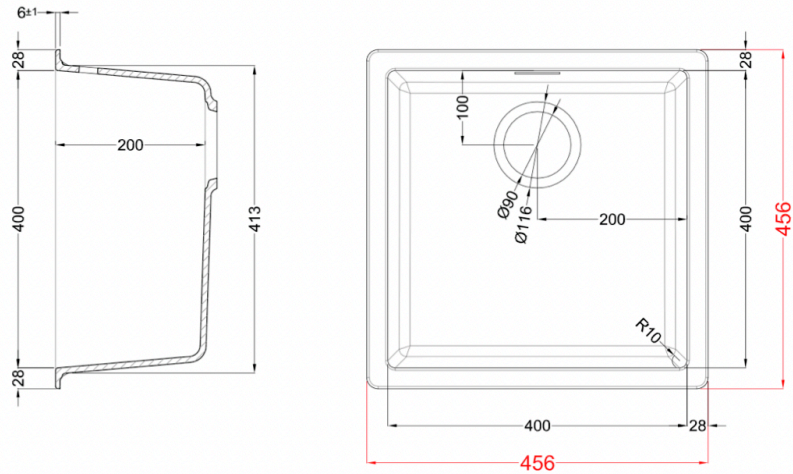

Zenica Single Bowl 456x456mm

Product Specifications

Code: ZEN-456-SB

Finish: Matte Black

Experience, *the difference.*

LINSOL.COM.AU

☎ 1300 546 765

✉ info@linsol.com.au