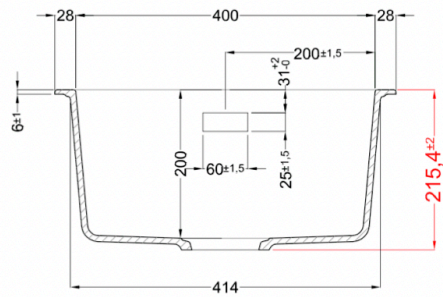

Zenica Single Bowl 456x456mm

Product Specifications

Code: ZEN-456-SB

Finish: Matte Black

Experience, *the difference.*

LINSOL.COM.AU

☎ 1300 546 765

✉ info@linsol.com.au