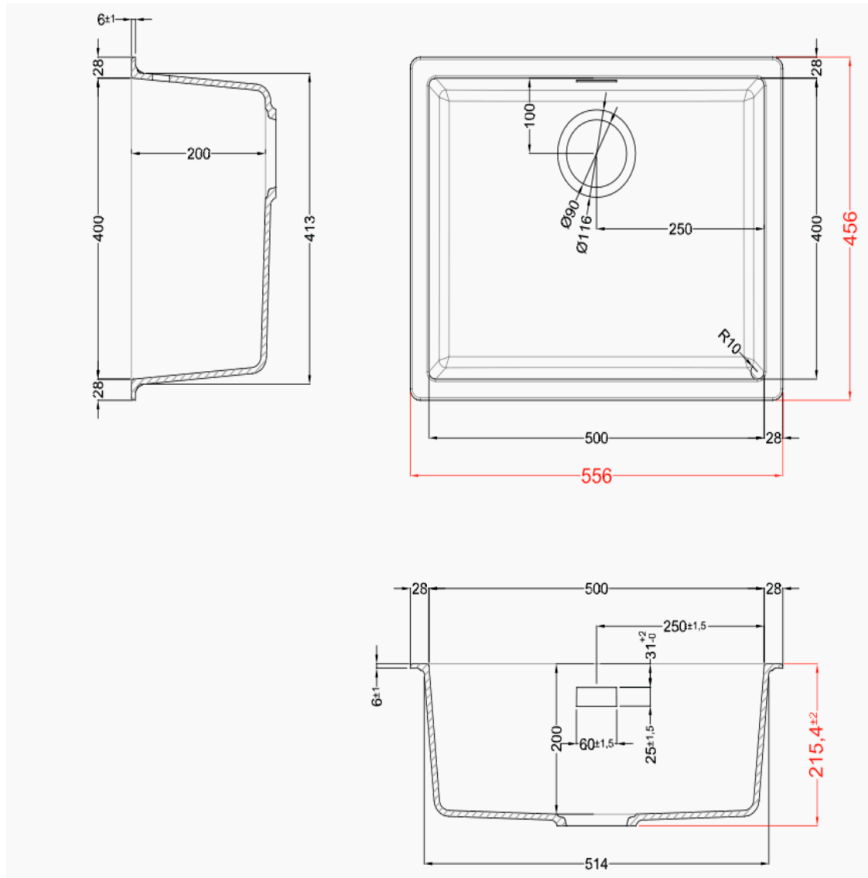

# Zenica Single Bowl 556x446mm

## Product Specifications

Code: ZEN-556-SB

Finish: Matte Black

ZEN-556-SB  
Matte Black

Experience, *the difference.*

LINSOL.COM.AU

☎ 1300 546 765

✉ info@linsol.com.au