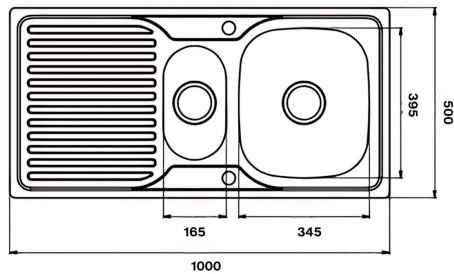

Zero Sink with Quarter Bowl and Left Hand Tray

Product Specifications

Code: ZER-DB-LH-TRAY

Finish: Brushed Nickel

Barcode: 9339897027793

Primary Material: 304 Stainless Steel

Technical Features: Included: Basket Waste
Mounting: Drop-in
Cut Out: 980mm x 480mm