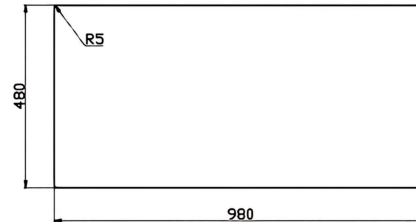

Zero Sink with Quarter Bowl and Left Hand Tray

Product Specifications

Code: ZER-DB-LH-TRAY

Finish: Brushed Nickel

Barcode: 9339897027793

Primary Material: 304 Stainless Steel

Technical Features: Included: Basket Waste
Mounting: Drop-in
Cut Out: 980mm x 480mm