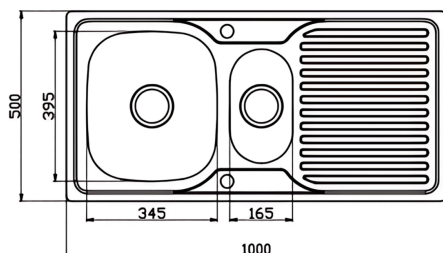

Zero Sink with Quarter Bowl and Right Hand Tray

Product Specifications

Code: ZER-DB-RH-TRAY

Finish: Brushed Nickel

Barcode: 9339897027809

Primary Material: 304 Stainless Steel

Technical Features: Included: Basket Waste
Mounting: Drop-in
Cut Out: 980mm x 480mm