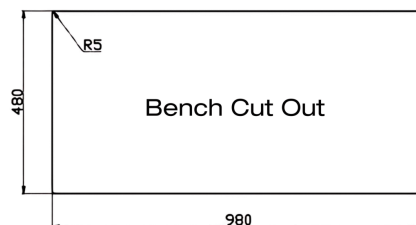

Zero Sink with Quarter Bowl and Right Hand Tray

Product Specifications

Code: ZER-DB-RH-TRAY

Finish: Brushed Nickel

Barcode: 9339897027809

Primary Material: 304 Stainless Steel

Technical Features: Included: Basket Waste
Mounting: Drop-in
Cut Out: 980mm x 480mm