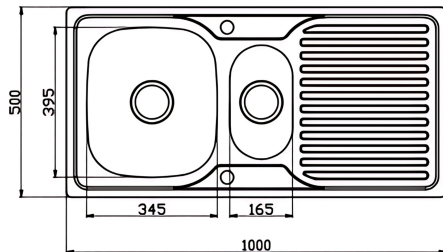

Zero Sink with Quarter Bowl and Tray - Brushed Nickel

Product Specifications

Code: ZER-DB-TRAY

Finish: Brushed Stainless

Barcode: 9339897022064

Primary Material: 304 Stainless Steel

Technical Features: Mounting: Drop-In
Included: Basket Waste
Cut Out: 980mm x 480mm