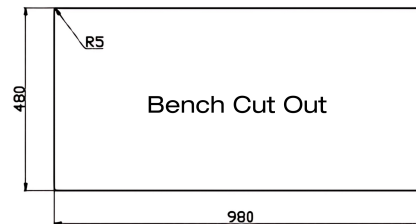

Zero Sink with Quarter Bowl and Tray - Brushed Nickel

Product Specifications

Code: ZER-DB-TRAY

Finish: Brushed Stainless

Barcode: 9339897022064

Primary Material: 304 Stainless Steel

Technical Features: Mounting: Drop-In
Included: Basket Waste
Cut Out: 980mm x 480mm