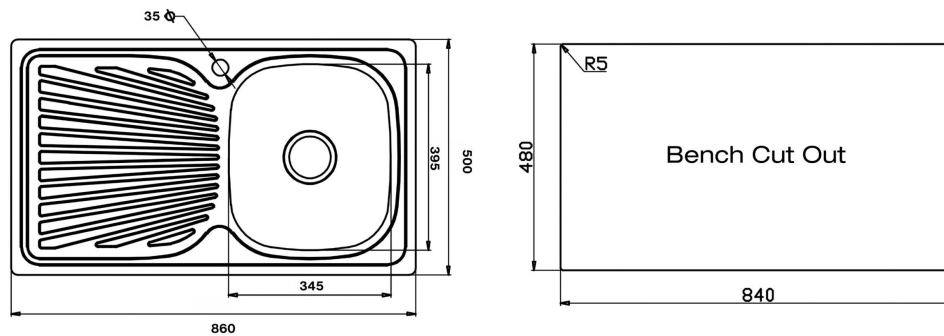

Zero Sink with Left Hand Tray

Product Specifications

Code:	ZER-SB-LH-TRAY
Finish:	Brushed Nickel
Barcode:	9339897027816
Primary Material:	304 Stainless Steel
Technical Features:	Mounting: Drop-in Included: Basket Waste