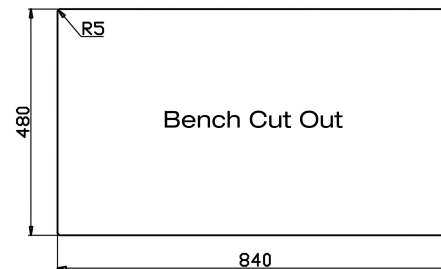

# Zero Sink with Right Hand Tray

## Product Specifications

Code:	ZER-SB-RH-TRAY
Finish:	Brushed Nickel
Barcode:	9339897027823
Primary Material:	304 Stainless Steel
Technical Features:	Mounting: Drop-in Included: Basket Waste

Experience, *the difference.*