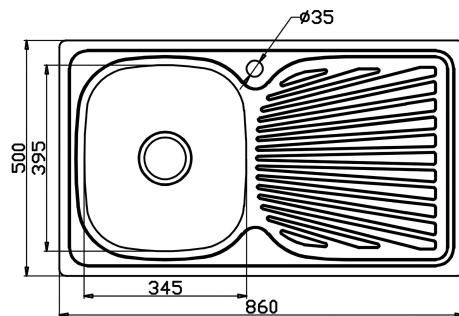

# Zero Sink with Right Hand Tray

## Product Specifications

Code:	ZER-SB-RH-TRAY
Finish:	Brushed Nickel
Barcode:	9339897027823
Primary Material:	304 Stainless Steel
Technical Features:	Mounting: Drop-in Included: Basket Waste

Experience, *the difference.*