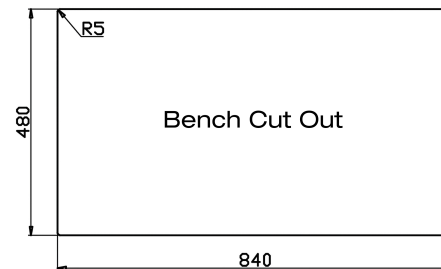

Zero Sink with Tray - Brushed Nickel

Product Specifications

Code: ZER-SB-TRAY

Finish: Brushed Stainless

Barcode: 9339897023627

Primary Material: 304 Stainless Steel

Technical Features: Mounting: Drop-In
Included: Basket Waste
Cut Out: 840mm x 480mm