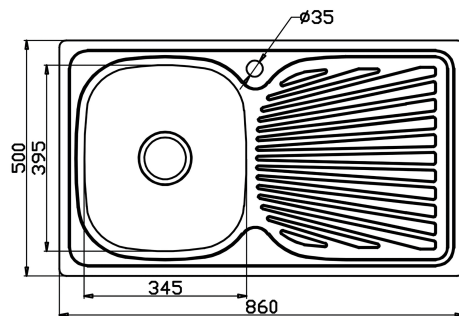

Zero Sink with Tray - Brushed Nickel

Product Specifications

Code: ZER-SB-TRAY

Finish: Brushed Stainless

Barcode: 9339897023627

Primary Material: 304 Stainless Steel

Technical Features: Mounting: Drop-In
Included: Basket Waste
Cut Out: 840mm x 480mm