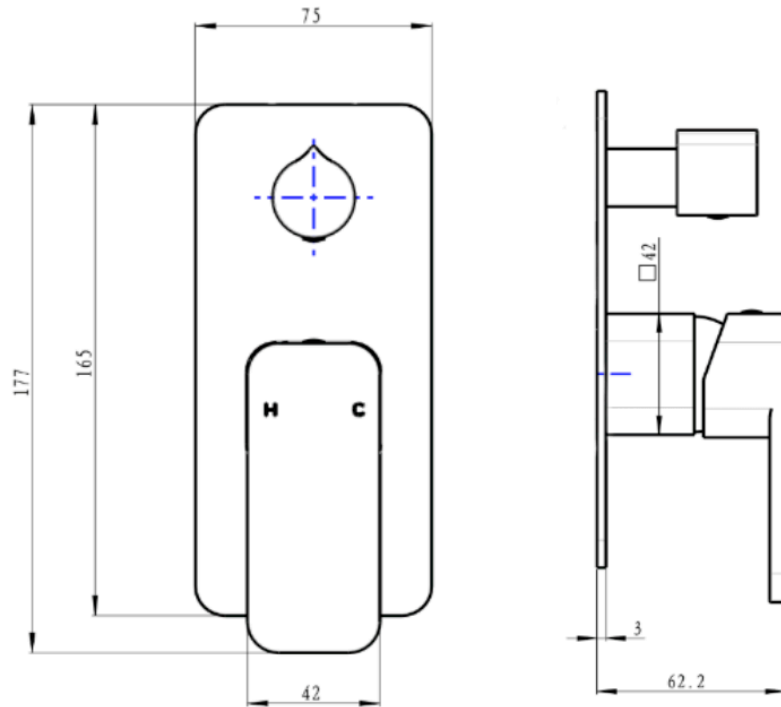

# Zia 1-Plate Wall Mixer with Divertor Trim Kit

## Product Specifications

Code:	ZIA-04-TK-CH
Finish:	Chrome
Barcode:	9339897013598
Cartridge:	Kerox 35mm Cartridge
Spindle/Divertor:	1/4 Turn Ceramic Disc
Primary Material:	Low Lead Brass
Special Features:	Spare Parts Available