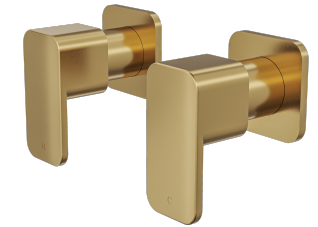

Product Specifications

Code:	ZIA-06-BB
Finish:	Brushed Brass
Barcode:	9339897013871
Spindle/Divertor:	1/4 Turn Ceramic Disc
Primary Material:	Low Lead Brass
Special Features:	Spare Parts Available

Experience, *the difference.*