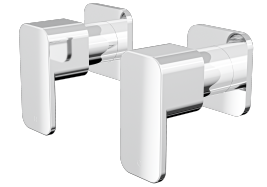

Product Specifications

Code:	ZIA-06-CH
Finish:	Chrome
Barcode:	9339897013840
Spindle/Divertor:	1/4 Turn Ceramic Disc
Primary Material:	Low Lead Brass
Special Features:	Spare Parts Available

Lead Free

Experience, *the difference.*