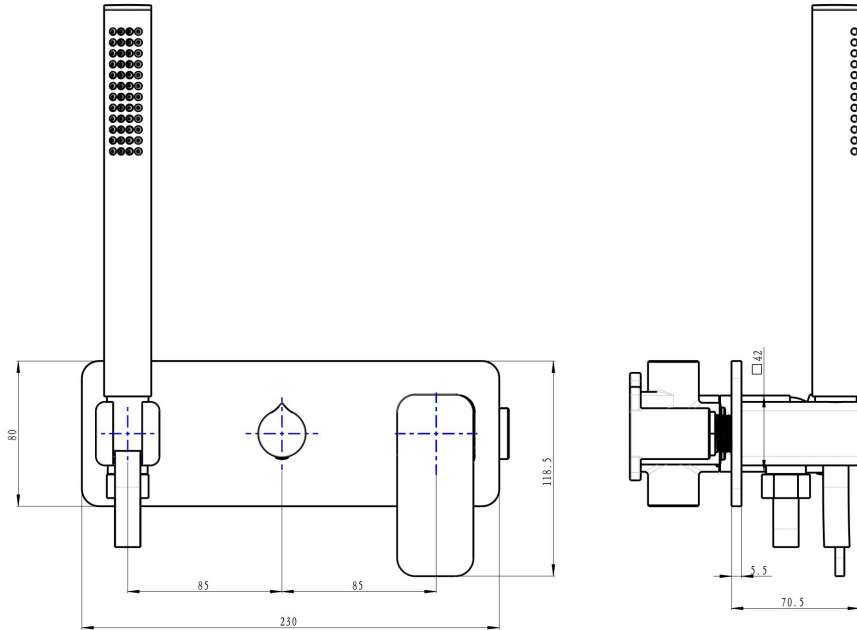

Zia Wall Mixer with Hand Shower

Product Specifications

Code:	ZIA-07-BB
Finish:	Brushed Brass
Barcode:	9339897013772
WELS Star:	3 Star
WELS Rating:	9L/Min
WELS Reg:	S17733
Cartridge:	Kerox 35mm Cartridge
Spindle/Divertor:	1/4 Turn Ceramic Disc
Primary Material:	Low Lead Brass
Technical Features:	Body: UNI-400
Special Features:	Spare Parts Available

ZIA-07-BN
Brushed Nickel
PVD

ZIA-07-GM
Gunmetal
PVD

ZIA-07-MB
Matte Black
Electroplate

ZIA-07-CH
Chrome
Electroplate

ZIA-07-BB
Brushed Brass
PVD

Lead Free

Experience, *the difference.*

LINSOL.COM.AU