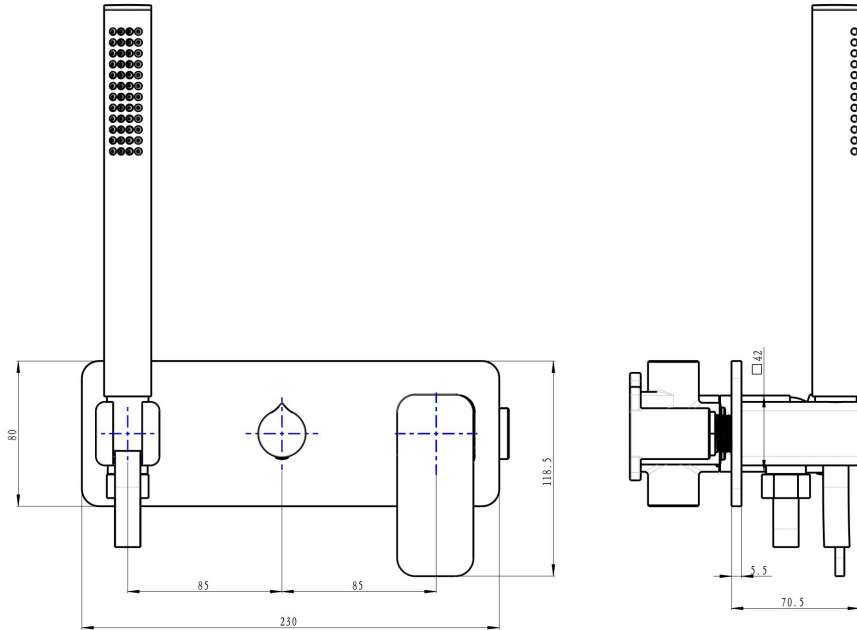

Zia Wall Mixer with Hand Shower

Product Specifications

Code:	ZIA-07-CH
Finish:	Chrome
Barcode:	9339897013741
WELS Star:	3 Star
WELS Rating:	9L/Min
WELS Reg:	S17733
Cartridge:	Kerox 35mm Cartridge
Spindle/Divertor:	1/4 Turn Ceramic Disc
Primary Material:	Low Lead Brass
Technical Features:	Body: UNI-400
Special Features:	Spare Parts Available

ZIA-07-BN
Brushed Nickel
PVD

ZIA-07-GM
Gunmetal
PVD

ZIA-07-MB
Matte Black
Electroplate

ZIA-07-CH
Chrome
Electroplate

ZIA-07-BB
Brushed Brass
PVD

Lead Free

Experience, *the difference.*

LINSOL.COM.AU