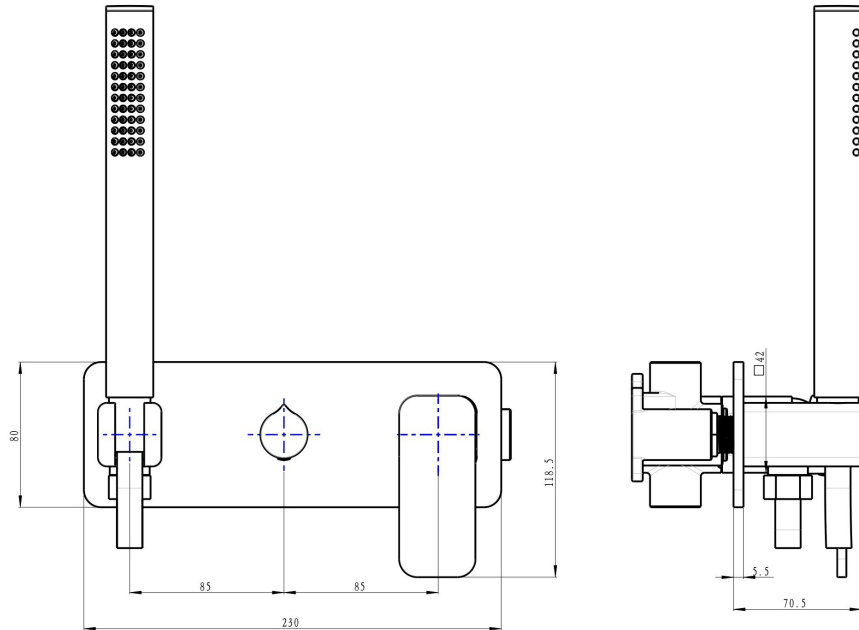

# Zia Wall Mixer with Hand Shower

## Product Specifications

Code:	ZIA-07-GM
Finish:	Gunmetal
Barcode:	9339897013789
WELS Star:	3 Star
WELS Rating:	9L/Min
WELS Reg:	S17733
Cartridge:	Kerox 35mm Cartridge
Spindle/Divertor:	1/4 Turn Ceramic Disc
Primary Material:	Low Lead Brass
Technical Features:	Body: UNI-400
Special Features:	Spare Parts Available