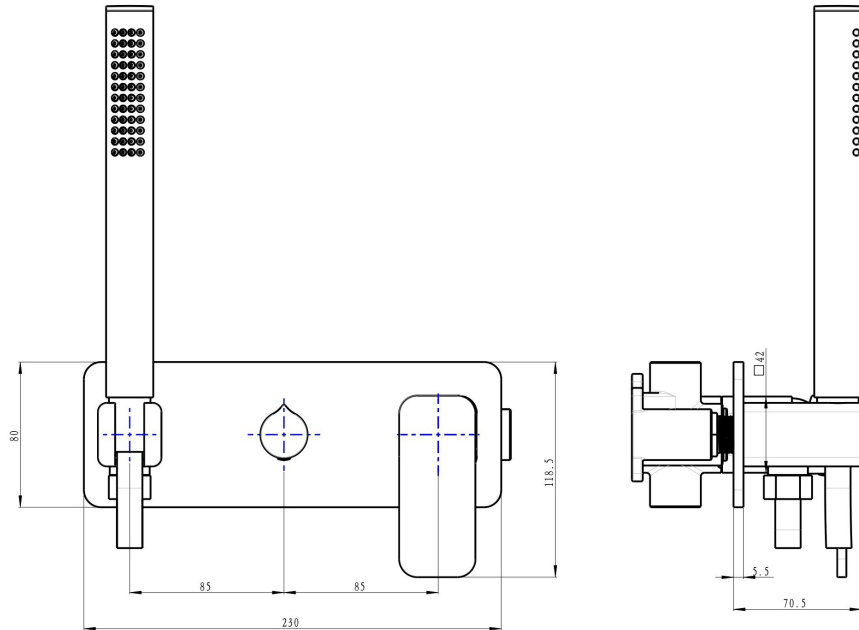

Zia Wall Mixer with Hand Shower

Product Specifications

Code:	ZIA-07-MB
Finish:	Matte Black
Barcode:	9339897013758
WELS Star:	3 Star
WELS Rating:	9L/Min
WELS Reg:	S17733
Cartridge:	Kerox 35mm Cartridge
Spindle/Divertor:	1/4 Turn Ceramic Disc
Primary Material:	Low Lead Brass
Technical Features:	Body: UNI-400
Special Features:	Spare Parts Available

ZIA-07-BN
Brushed Nickel
PVD

ZIA-07-GM
Gunmetal
PVD

ZIA-07-MB
Matte Black
Electroplate

ZIA-07-CH
Chrome
Electroplate

ZIA-07-BB
Brushed Brass
PVD

Lead Free

Experience, *the difference.*

LINSOL.COM.AU