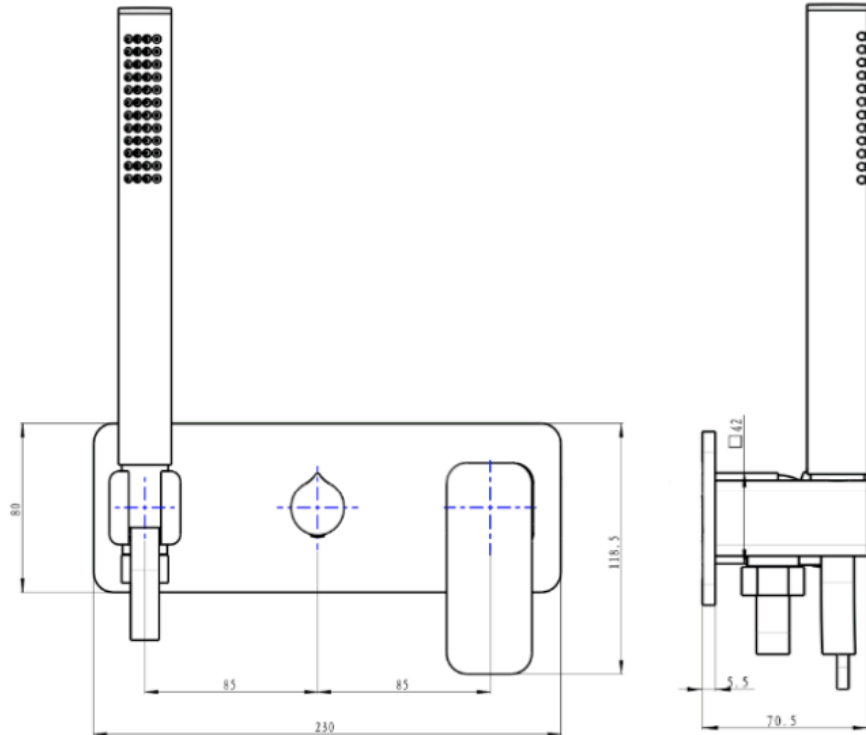

Zia 1-Plate Wall Mixer with Hand Shower Trim Kit

Product Specifications

Code:	ZIA-07-TK-CH
Finish:	Chrome
Barcode:	9339897013796
WELS Star:	3 Star
WELS Rating:	9L/Min
Cartridge:	Kerox 35mm Cartridge
Spindle/Divertor:	1/4 Turn Ceramic Disc
Primary Material:	Low Lead Brass
Special Features:	Spare Parts Available

ZIA-07-TK-BB
Brushed Brass
PVD

ZIA-07-TK-GM
Gunmetal
PVD

ZIA-07-TK-CH
Chrome
Electroplate

ZIA-07-TK-MB
Matte Black
Electroplate

ZIA-07-TK-BN
Brushed Nickel
PVD

Lead Free

Experience, *the difference.*

LINSOL.COM.AU